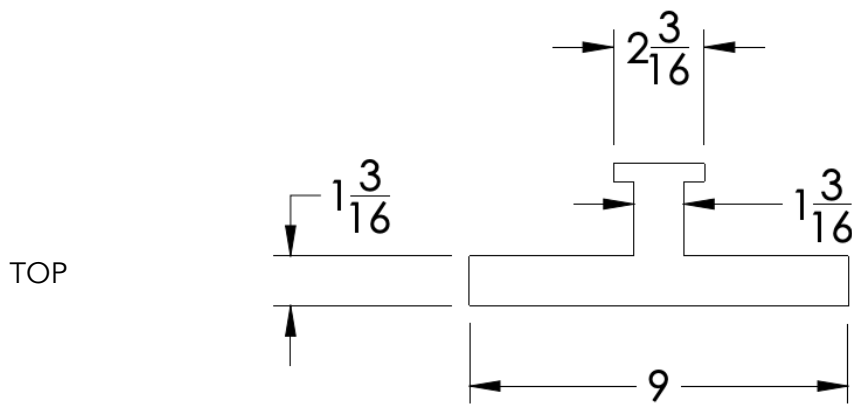

neelnox

LET
THERE
BE **DESIGN.**

FEATURES

- Premium 304 Grade Stainless Steel
- Solid Mount Construction
- Concealed Installation Hardware
- State of the art wall anchors included for installation on Dry wall or Tile

COLLECTION PRESIDENTIAL

TOWEL RING

Model	Product	Finishes Available
PRS-TWR2	Towel Ring	Multiple finishes available. Over 23 finishes to choose from.

FINISHES			
Polished (-P)	Antique Copper (-ACOP)	Polished Gold (-PGLD)	
Brushed (-B)	Polished Brass (-PBRS)	Brushed Copper (-BCOP)	
Brushed Gold (-BGLD)	Matte White (-WHT)	Brushed Rose Gold (-BRGD)	
Matte Black (-BLK)	Brushed Modern Bronze (-BMBRZ)	Brushed Black (-BRBLK)	
Oil Rubbed Bronze (-ORB)	Glossy White (-GWHT)	Polished Black (-PBLK)	
Brushed Brass (-BBRS)	Polished Rose Gold (-PRGD)	Antique Nickel (-ANKL)	
Brushed Bronze (-BBRZ)	Unlacquered Brass (-UBRS)	Black Nickel (-NKBL)	
Antique Brass (-ABRS)	Polished Nickel (-PNKL)		

Dimensions in inches

NOTE: Dimensions subject to change without notice.