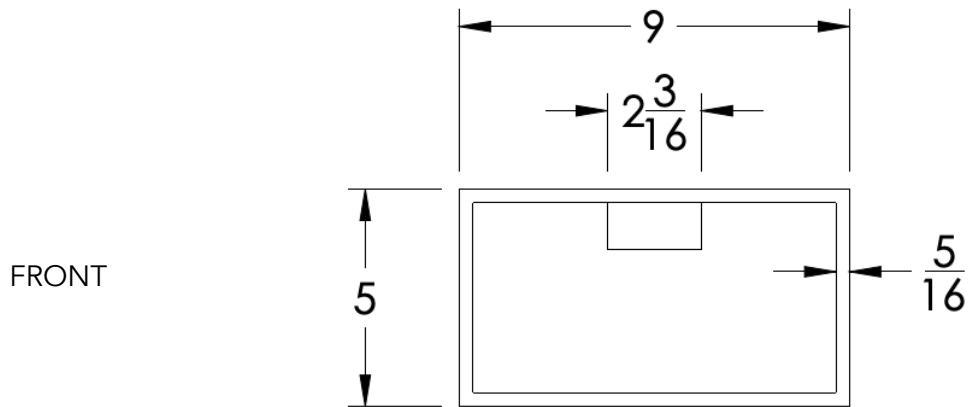

neelnox

LET
THERE
BE **DESIGN.**

FEATURES

- Premium 304 Grade Stainless Steel
- Solid Mount Construction
- Concealed Installation Hardware
- State of the art wall anchors included for installation on Dry wall or Tile

Dimensions in inches

NOTE: Dimensions subject to change without notice.