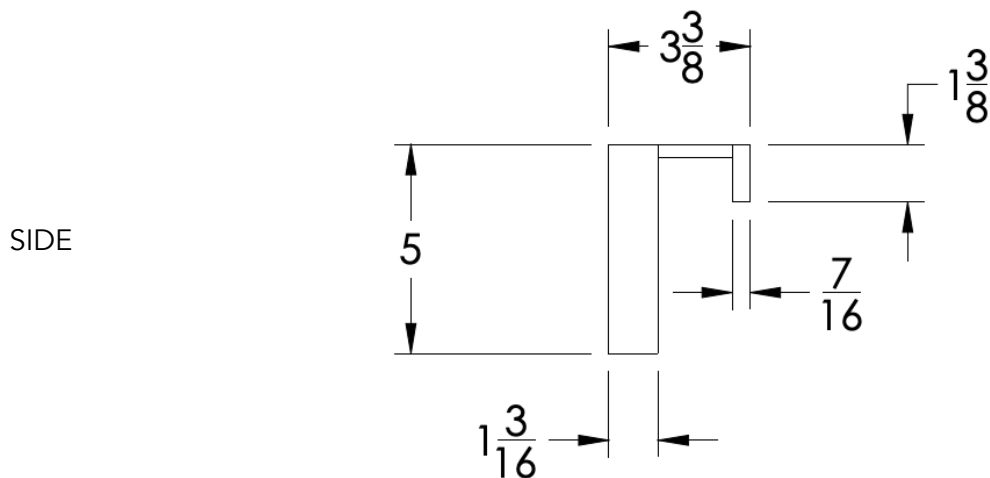

neelnox

LET
THERE
BE **DESIGN.**

FEATURES

- Premium 304 Grade Stainless Steel
- Solid Mount Construction
- Concealed Installation Hardware
- State of the art wall anchors included for installation on Dry wall or Tile

Dimensions in inches

NOTE: Dimensions subject to change without notice.